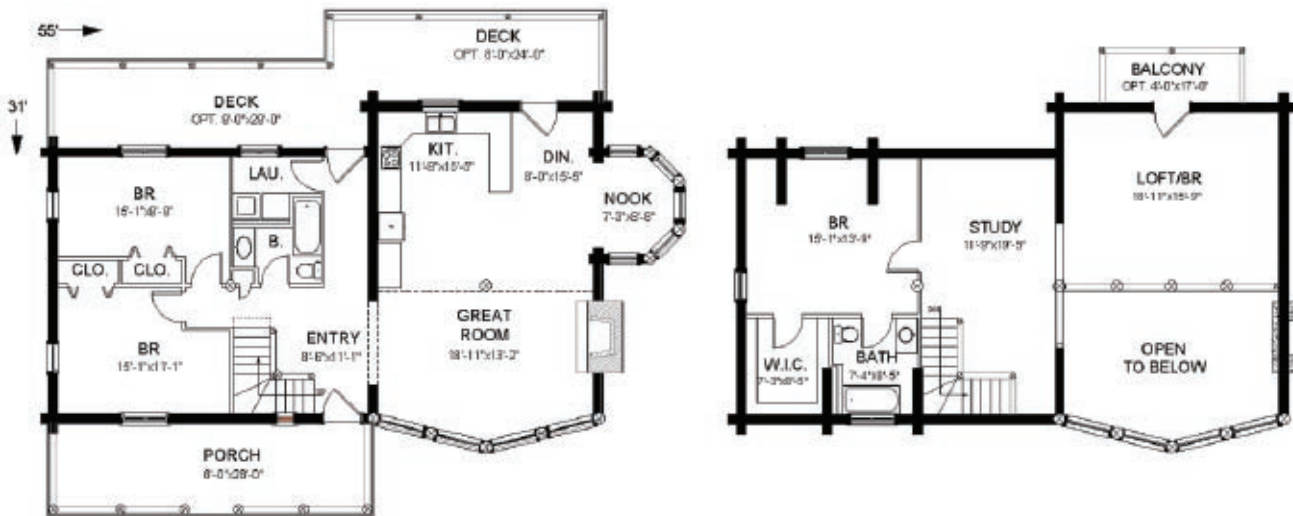

Western Series homes offer:

- ~ Premium Quality Materials and Components
- ~ Seasoned Milled Eastern White Pine D-logs
- ~ Complete Weather-tight materials package
- ~ Milled Round Log or Timber accents