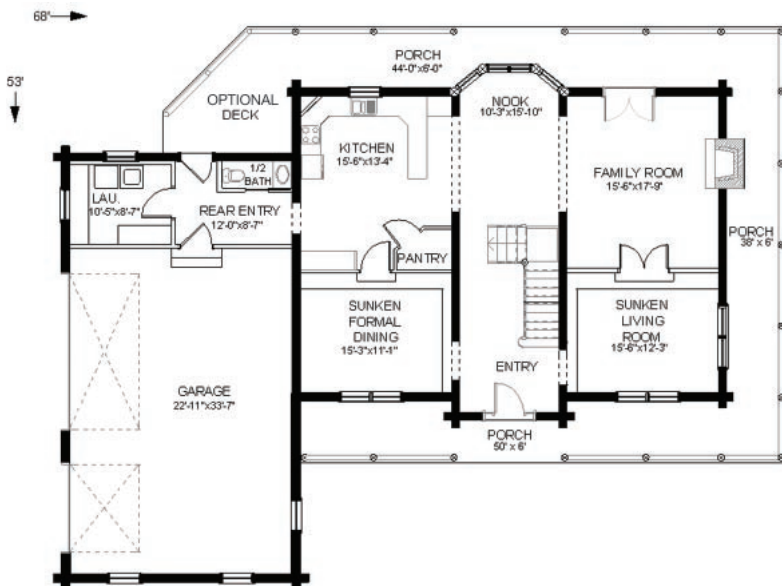

THE ORIGINAL
Lincoln Logs®

(800) 833-2461, www.lincolnlogs.com

©2009 The Original Lincoln Logs Drawings and Renderings are the artist's conceptions and may vary from actual buildings