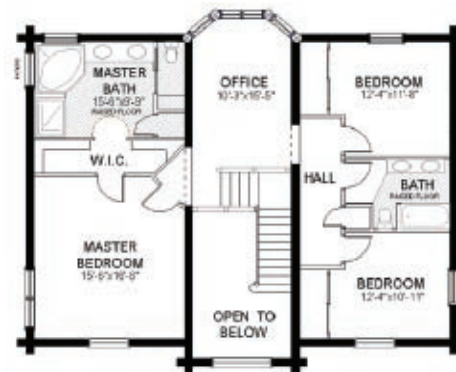

THE ORIGINAL
Lincoln Logs®

(800) 833-2461, www.lincolnlogs.com

©2009 The Original Lincoln Logs Drawings and Renderings are the artist's conceptions and may vary from actual buildings