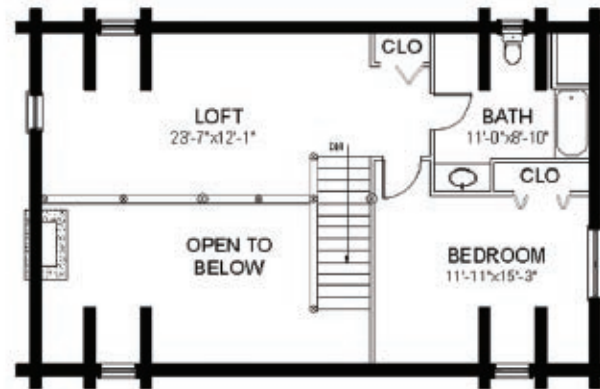

THE ORIGINAL
Lincoln Logs®

(800) 833-2461, www.lincolnlogs.com

©2009 The Original Lincoln Logs Drawings and Renderings are the artist's conceptions and may vary from actual buildings