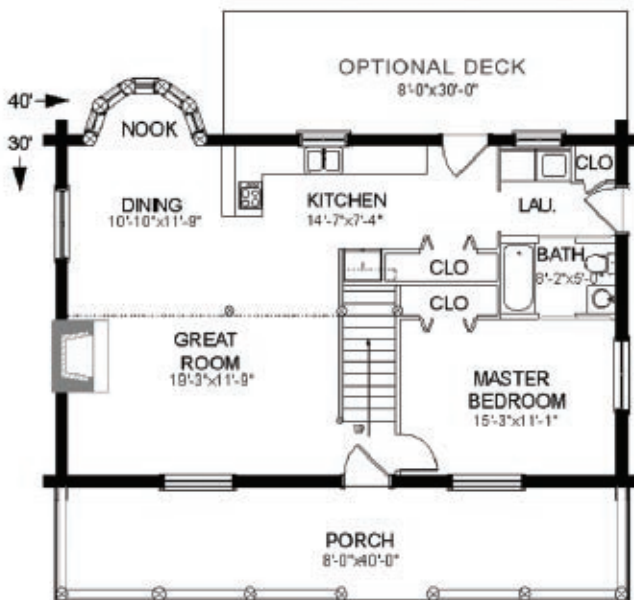

THE ORIGINAL
Lincoln Logs®

(800) 833-2461, www.lincolnlogs.com

©2009 The Original Lincoln Logs Drawings and Renderings are the artist's conceptions and may vary from actual buildings