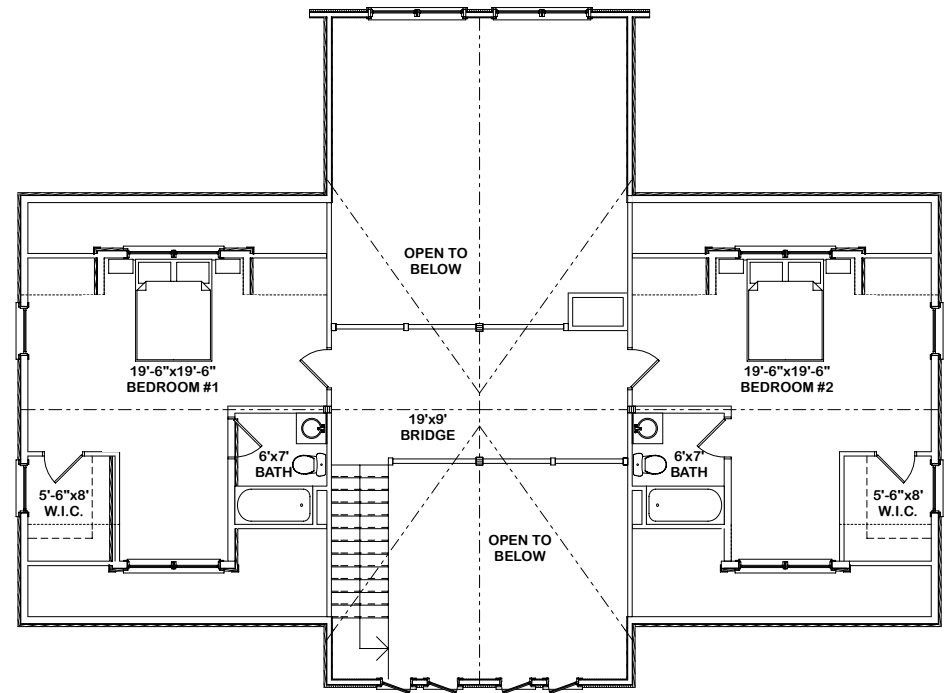

THE DESIGNER SERIES

The Rocky Peak

3 Bedrooms, 3 Bathrooms
Main Level: 2,000 sq. ft.
Second Level: 948 sq. ft.
Total: 2948 sq. ft.

THE ORIGINAL
Lincoln Logs[®]
Authentic American Homes™

PHONE: 800-833-2461 WEB: www.lincolnlogs.com

SECOND FLOOR
SQ. FT. = 949

THE DESIGNER SERIES

The Rocky Peak

3 Bedrooms, 3 Bathrooms
 Main Level: 2,000 sq. ft.
 Second Level: 948 sq. ft.
 Total: 2948 sq. ft.

FIRST FLOOR
SQ. FT. = 2000

THE ORIGINAL
Lincoln Logs[®]
 Authentic American Homes™