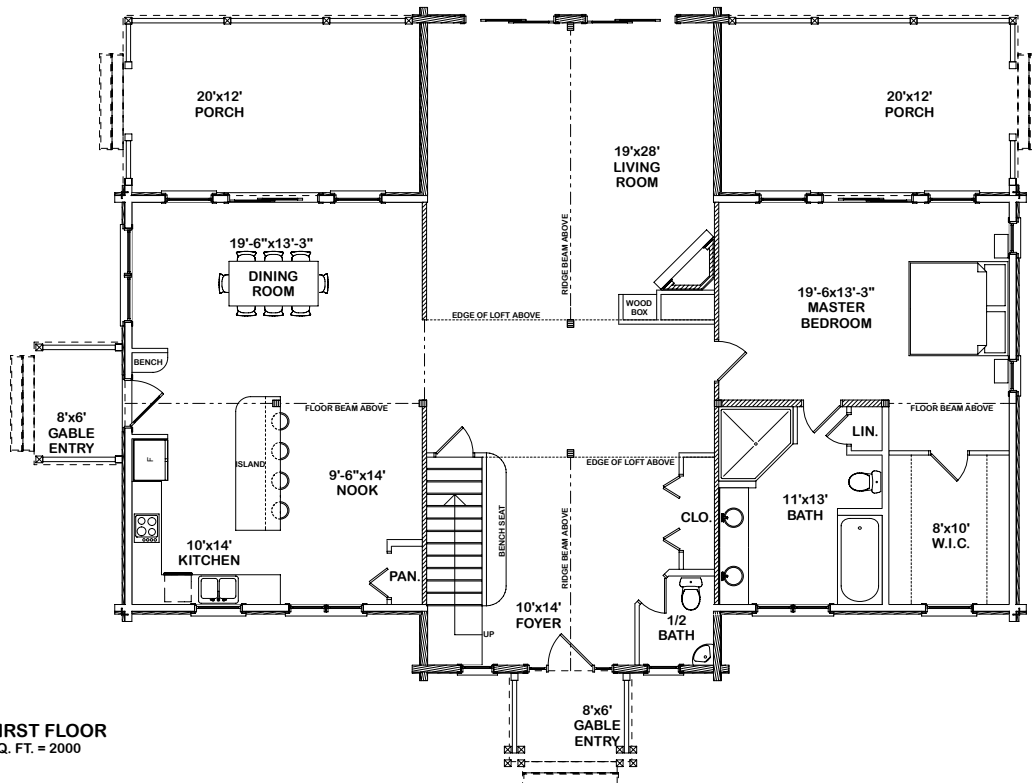

THE DESIGNER SERIES

The Rocky Peak

3 Bedrooms, 3 Bathrooms
Main Level: 2,000 sq. ft.
Second Level: 948 sq. ft.
Total: 2948 sq. ft.

THE ORIGINAL
Lincoln Logs[®]
Authentic American Homes™

PHONE: 800-833-2461 WEB: www.lincolnlogs.com

SECOND FLOOR
SQ. FT. = 949

THE DESIGNER SERIES

The Rocky Peak

3 Bedrooms, 3 Bathrooms
 Main Level: 2,000 sq. ft.
 Second Level: 948 sq. ft.
 Total: 2948 sq. ft.

FIRST FLOOR
SQ. FT. = 2000

THE ORIGINAL
Lincoln Logs[®]
 Authentic American Homes™