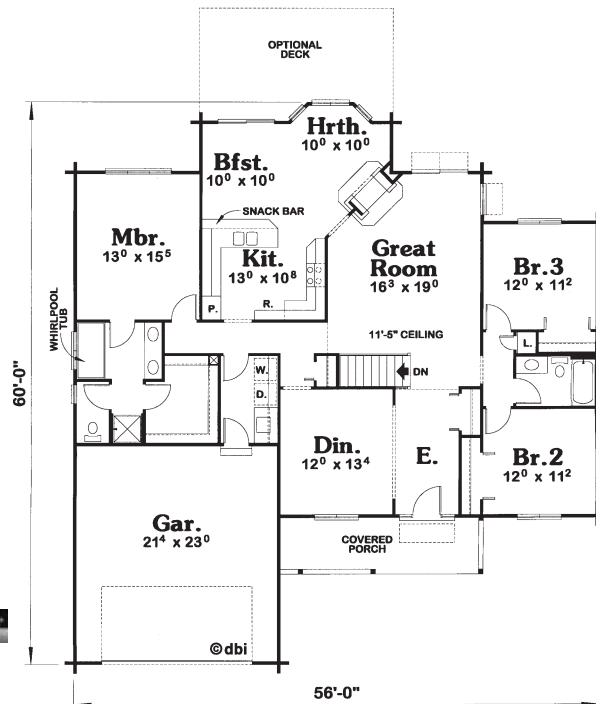

design basics
Plan #7151

©dbi