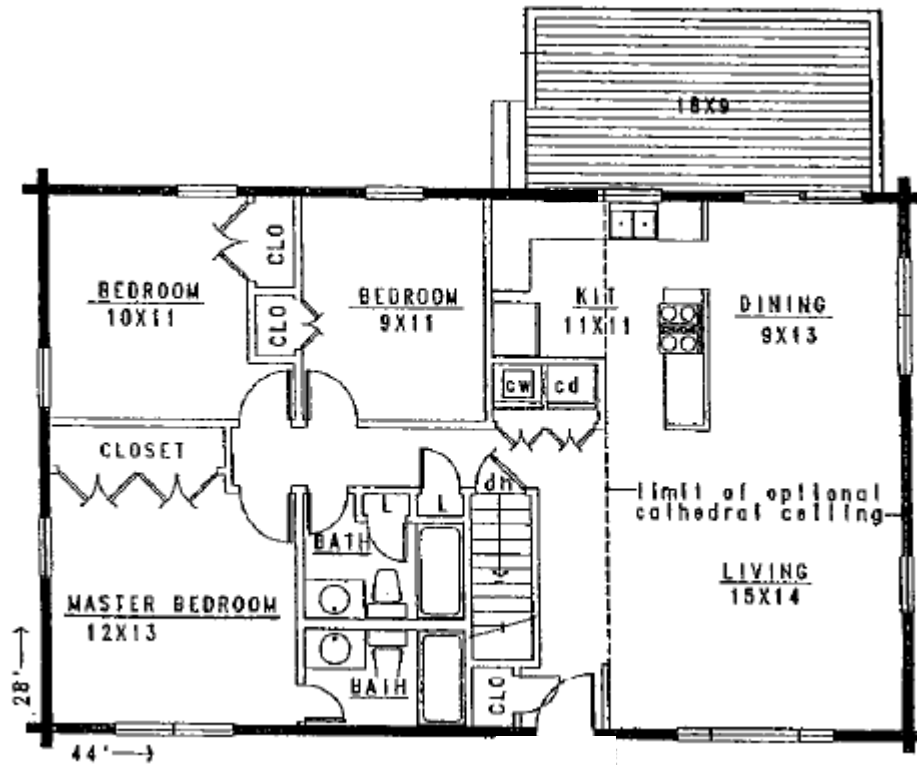

THE ORIGINAL
Lincoln Logs®

(800) 833-2461, www.lincolnlogs.com

©2013 Lincoln Logs. Drawings and Renderings are the Artists conceptions and may vary from the actual building plans.