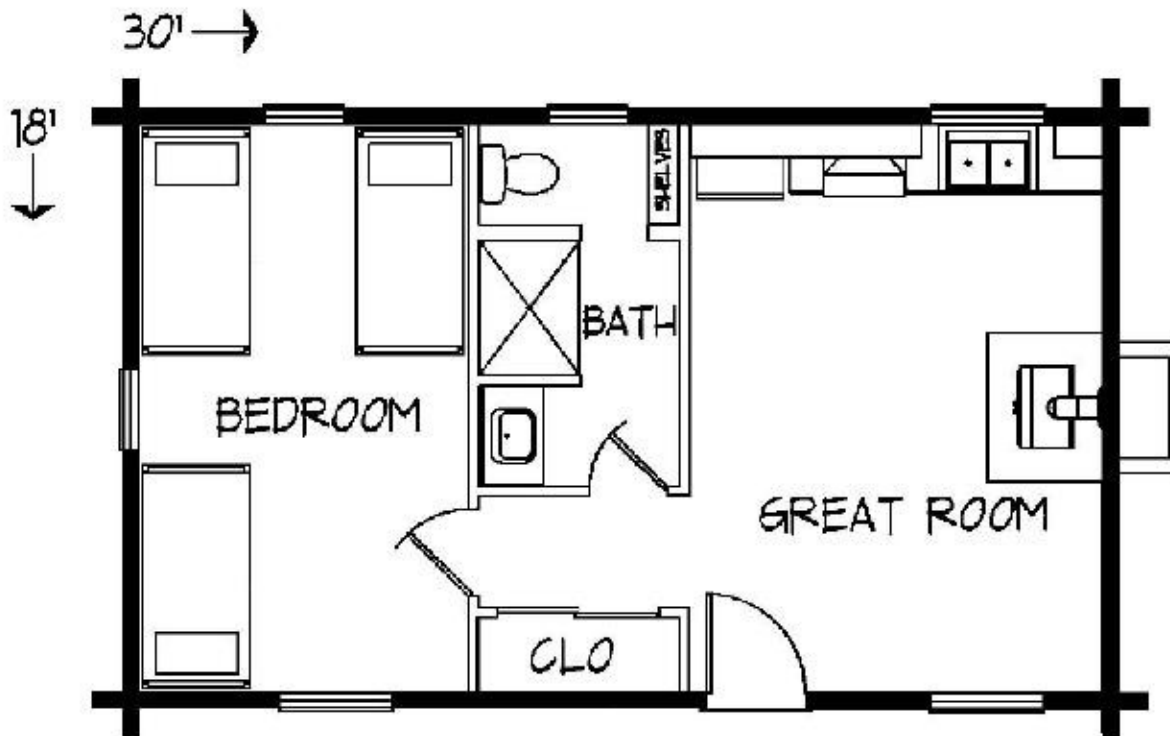

The Bear Pond

540 Sq. Ft.

1 Bedrooms
Spacious Great Room

Main Level: 540 sf

The Perfect size for Everyone from the Avid Sportsman to the person Looking for a Welcoming Family Retreat.

- Seasoned Milled Eastern White Pine log
- Complete Weather-tight materials package.
- Aluminum Clad Windows
- Steel 9Lite Entry Door
- 18" Eaves and Gable Overhangs