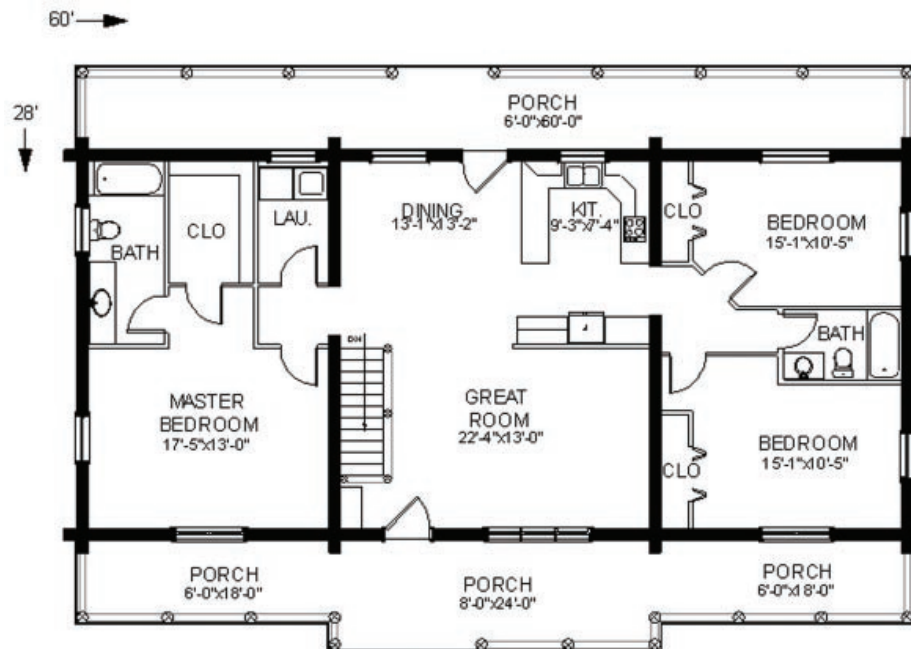

THE ORIGINAL
Lincoln Logs®

(800) 833-2461, www.lincolnlogs.com

©2009 The Original Lincoln Logs Drawings and Renderings are the artist's conceptions and may vary from actual buildings