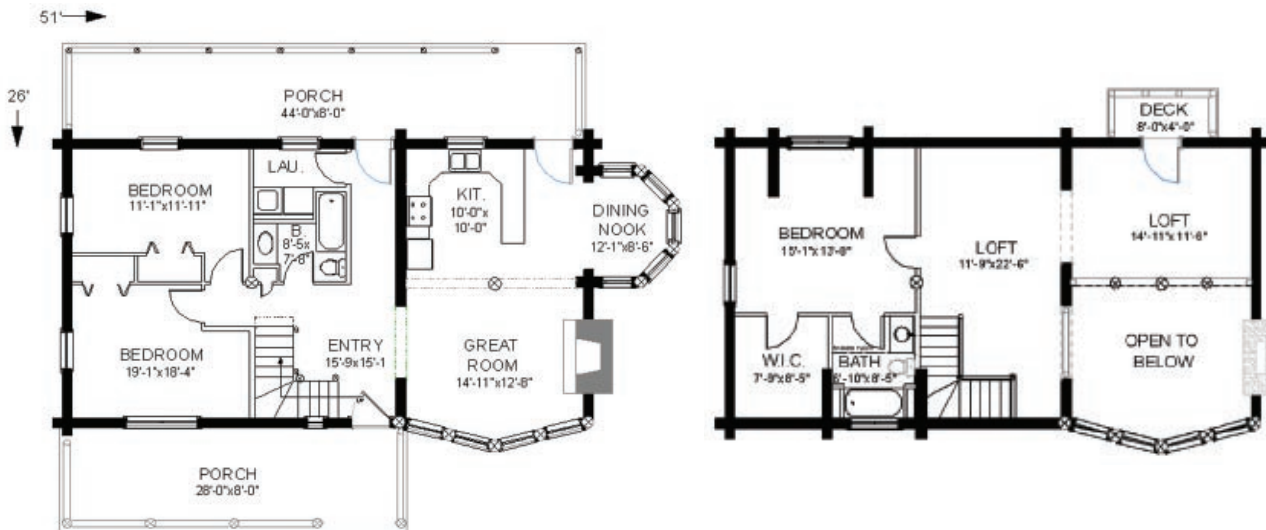

THE ORIGINAL
Lincoln Logs®

(800) 833-2461, www.lincolnlogs.com

©2009 The Original Lincoln Logs Drawings and Renderings are the artist's conceptions and may vary from actual buildings