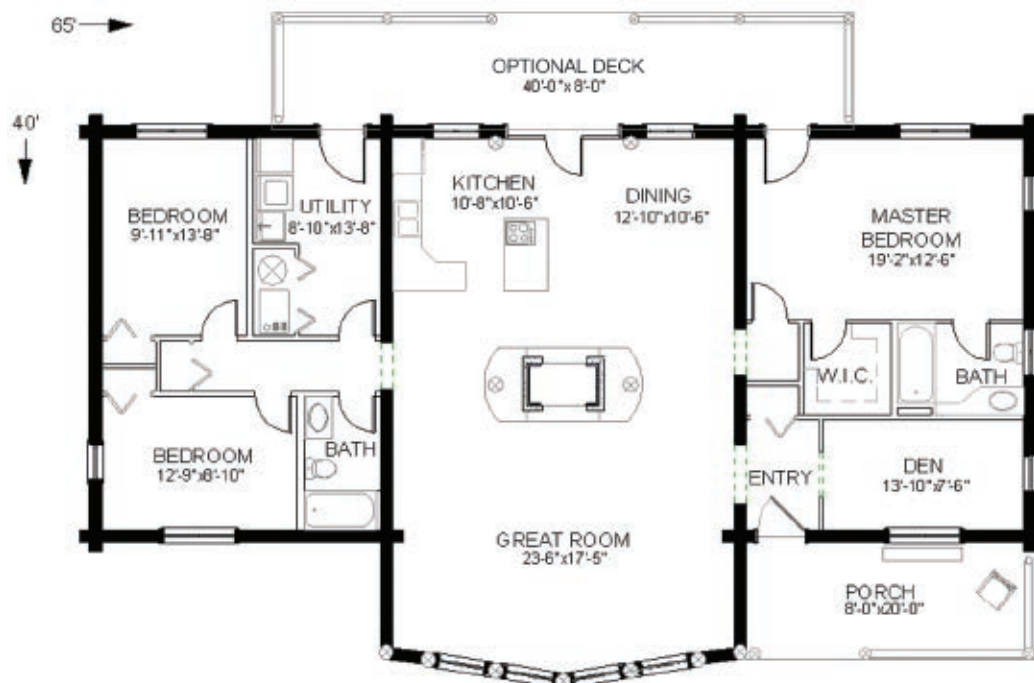

THE ORIGINAL
Lincoln Logs®

(800) 833-2461, www.lincolnlogs.com

©2009 The Original Lincoln Logs Drawings and Renderings are the artist's conceptions and may vary from actual buildings