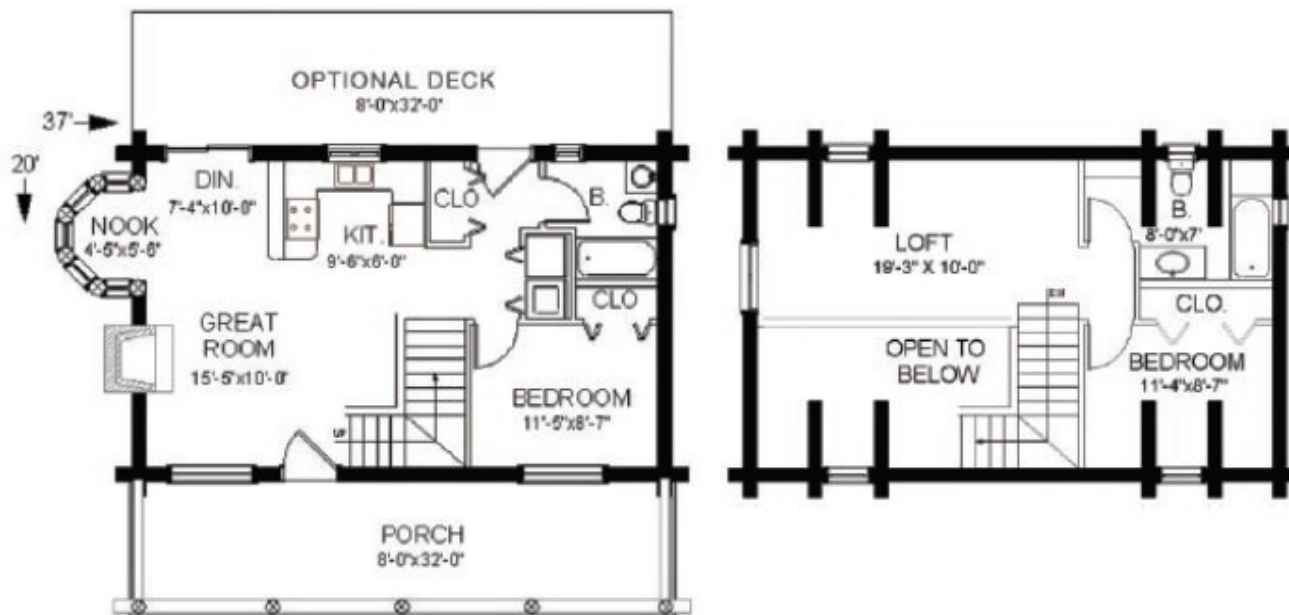

BROOKSIDE

2 Bedrooms, 2 Bathrooms

Main Level: 684 sq. ft.

Second Level: 403 sq. ft.

Total: 1,087 sq. ft.

This traditional log home is a pleasure to look at with its twin dormers and dining nook. The open layout makes a great gathering spot, and the large private loft might just be the perfect place to escape with a good book or artist's easel.