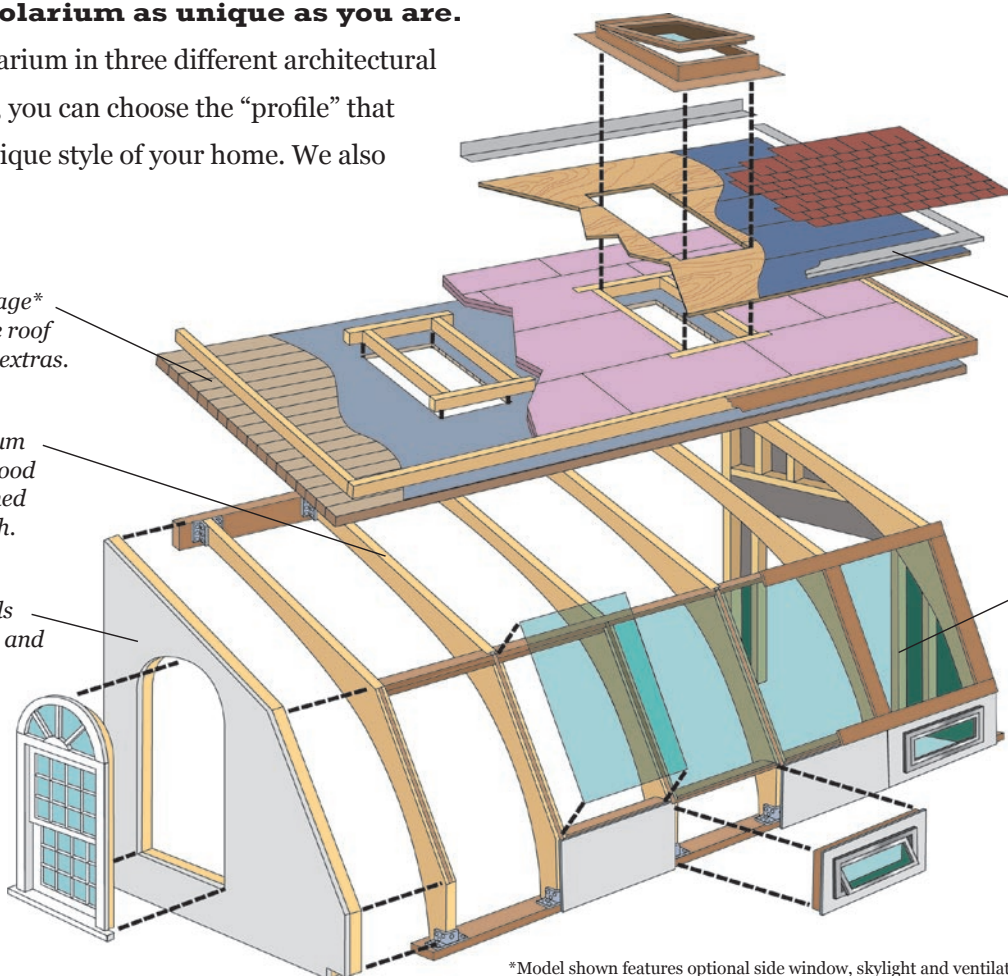

A name you can trust.

Lincoln® Solariums are built, sold and serviced by the same folks that manufacture the world-famous *Original* Lincoln Logs homes. We'd love to work with you to build a spectacular addition to your home. Call, 800-833-2461, or visit www.lincolnlogs.com today for more information or to find a dealer near you. After all, isn't it time to start enjoying the view you fell in love with?

Choose from three designer profiles to best match the style and architecture of your home.

Our solarium package* includes a complete roof system with all the extras.

We use only premium grade laminated wood arches for unmatched beauty and strength.

Pre-assembled walls assure both quality and easy construction.